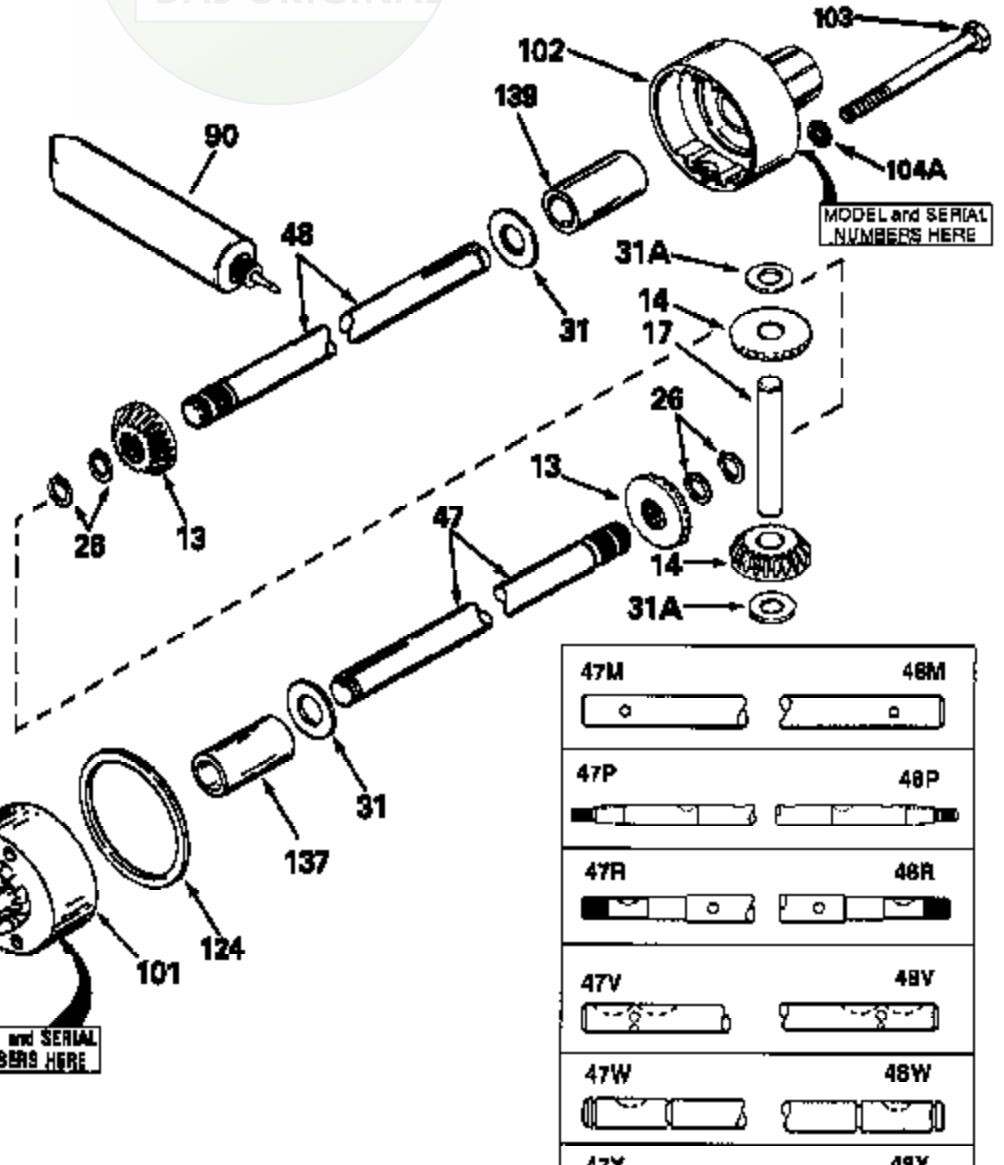

JOIST

SICHER IST DAS:
DAS ORIGINAL

47	48
47A	48A
47B	48B
47C	48C
47D	48D
47E	48E
47H	48H
47L	48L

47M	48M
47P	48P
47R	48R
47V	48V
47W	48W
47X	48X

Ref #	Part Number	Qty	Description
13	778221		Gear, Bevel (16 teeth)
14	778068		Gear, Pinion (16 teeth)
17	786040		Pin, Drive
26	792125		Ring, Retaining (4 required) (Pkg. of 2)
31	780001		Washer (3/4" ID x 1-1/2" OD x 1/16" t hick)
31A	780096		Washer, Thrust
47E	774756		Axle (9-3/16" long)
48E	774744		Axle (13-15/16" long)
82	786043		Sprocket. No Teeth 54. O.D. 8.823
82	786051		Sprocket. No Teeth 60. O.D. 9.841
82	786070		Sprocket. No Teeth 48. O.D. 7.920
82	786041A		Sprocket. No Teeth 45. O.D. 7.389
82	786042		Sprocket. No Teeth 40. O.D. 6.650
90	788067B	100-170C Peerless	Grease (32 oz. bottle Bentonite greas e)
101	774344		Differential Carrier Hsg (Incl. 137)
102	774345		Differential Carrier Hsg (Incl. 139)
103	792044		Screw, 5/16-18 x 4"
104A	792061		Washer, Flat, 5/16"
104	792042		Nut, Lock, 5/16-18 (Use as required)
137	780077		Bushing (3/4" ID x 1-1/16" OD x 2-1/1 6" long)
139	780077		Bushing (3/4 ID x 1-1/16" OD x 2-1/16 " long)